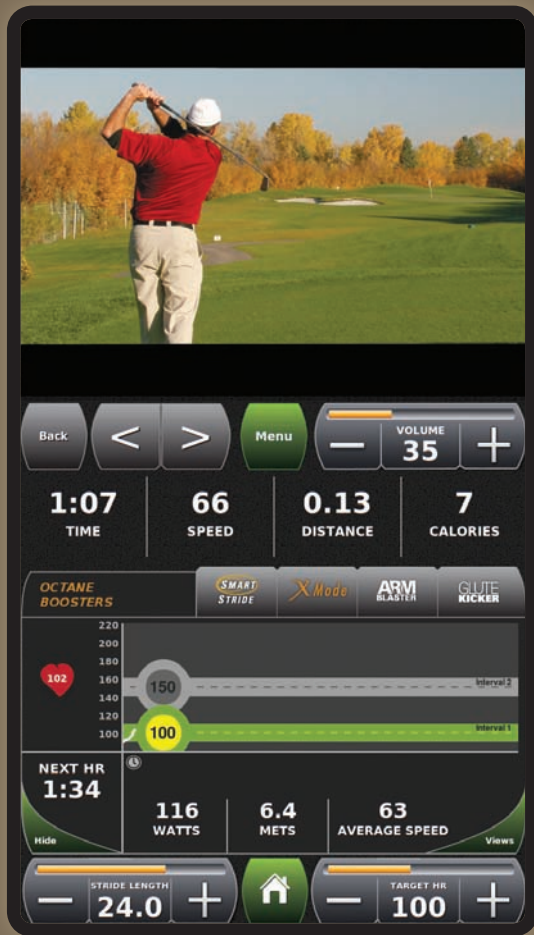

HEART RATE VIEW